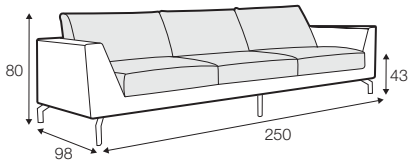

## SPECIAL

modular system

Drawings shown height with leg no. 119 H-15.

armchair

armchair wide

footstool 90x70

footstool 100x90

2 seater

3 seater

3XL seater

3XL seater divided

set 1 right / or left

2 seater left / or right + chaiselongue right / or left

set 2 right / or left

3 seater left / or right + chaiselongue long right / or left

set 5 right / or left

2 seater left / or right + corner 90° + 2 seater right / or left

set 6 right / or left

3 seater left / or right + corner 90° + 3 seater right / or left

set 9 right / or left  
2 seater left / or right + corner 90° + 3 seater right / or left