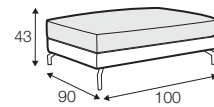

## SPECIAL

modular system

Drawings shown height with leg no. 119 H-15.

armchair

armchair wide

footstool 90x70

footstool 100x90

2 seater

3 seater

3XL seater

3XL seater divided

set 1 right / or left

2 seater left / or right + chaiselongue right / or left

set 2 right / or left

3 seater left / or right + chaiselongue long right / or left

set 5 right / or left

2 seater left / or right + corner 90° + 2 seater right / or left

set 6 right / or left

3 seater left / or right + corner 90° + 3 seater right / or left

set 9 right / or left  
2 seater left / or right + corner 90° + 3 seater right / or left