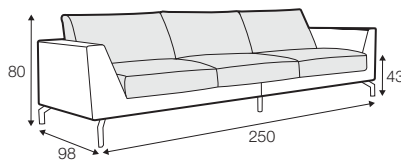

## SPECIAL

modular system

Drawings shown height with leg no. 119 H-15.

armchair

armchair wide

footstool 90x70

footstool 100x90

2 seater

3 seater

3XL seater

3XL seater divided

set 1 right / or left

2 seater left / or right + chaiselongue right / or left

set 2 right / or left

3 seater left / or right + chaiselongue long right / or left

set 5 right / or left

2 seater left / or right + corner 90° + 2 seater right / or left

set 6 right / or left

3 seater left / or right + corner 90° + 3 seater right / or left

set 9 right / or left  
2 seater left / or right + corner 90° + 3 seater right / or left