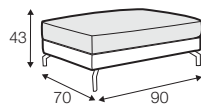

## SPECIAL

modular system

Drawings shown height with leg no. 119 H-15.

armchair

armchair wide

footstool 90x70

footstool 100x90

2 seater

3 seater

3XL seater

3XL seater divided

set 1 right / or left

2 seater left / or right + chaiselongue right / or left

set 2 right / or left

3 seater left / or right + chaiselongue long right / or left

set 5 right / or left

2 seater left / or right + corner 90° + 2 seater right / or left

set 6 right / or left

3 seater left / or right + corner 90° + 3 seater right / or left

set 9 right / or left  
2 seater left / or right + corner 90° + 3 seater right / or left