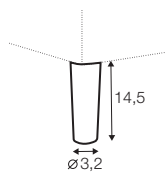

no. 153
wood