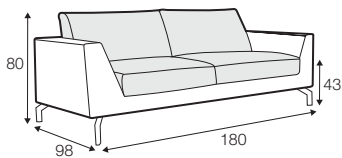

## SPECIAL

modular system

Drawings shown height with leg no. 119 H-15.

armchair

armchair wide

footstool 90x70

footstool 100x90

2 seater

3 seater

3XL seater

3XL seater divided

set 1 right / or left

2 seater left / or right + chaiselongue right / or left

set 2 right / or left

3 seater left / or right + chaiselongue long right / or left

set 5 right / or left

2 seater left / or right + corner 90° + 2 seater right / or left

set 6 right / or left

3 seater left / or right + corner 90° + 3 seater right / or left

set 9 right / or left  
2 seater left / or right + corner 90° + 3 seater right / or left