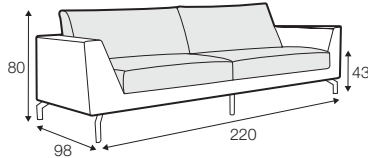

## SPECIAL

modular system

Drawings shown height with leg no. 119 H-15.

armchair

armchair wide

footstool 90x70

footstool 100x90

2 seater

3 seater

3XL seater

3XL seater divided

set 1 right / or left

2 seater left / or right + chaiselongue right / or left

set 2 right / or left

3 seater left / or right + chaiselongue long right / or left

set 5 right / or left

2 seater left / or right + corner 90° + 2 seater right / or left

set 6 right / or left

3 seater left / or right + corner 90° + 3 seater right / or left

set 9 right / or left  
2 seater left / or right + corner 90° + 3 seater right / or left